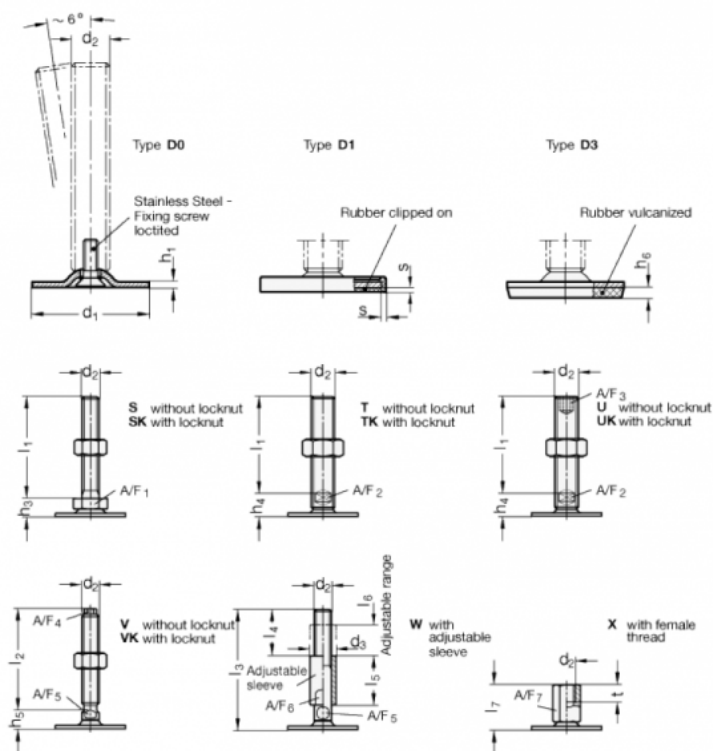

Article number: 204140M16125D0TK
 Description: E+G levelling foot
 GN 41-40-M16-125-D0-TK
 Note: TK With nut, Wrench flat at the bottom

Measures

- A/F2 = 12
- d1 = 40
- d2 = M16
- h1 = 2
- h4 = 17
- h6 =
- l1 = 125
- s =